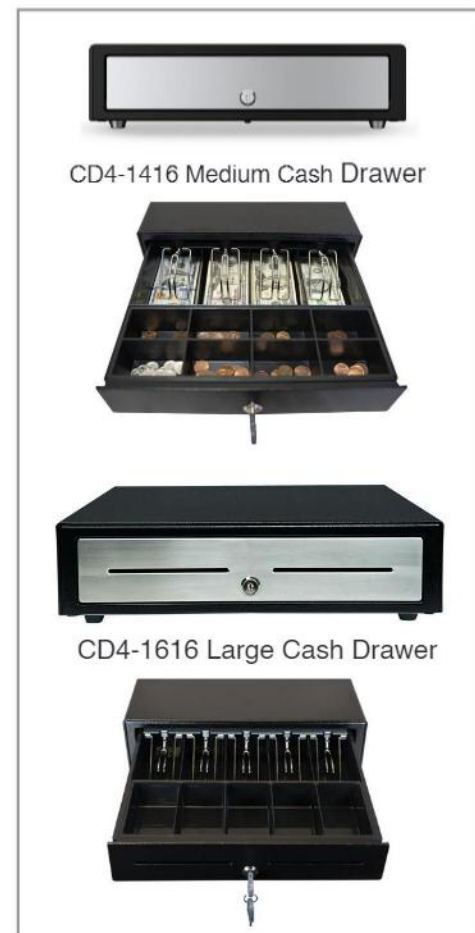

Equipped for standard note sizes, the 14" x 16" (350mm x 405mm) cash drawer features a 4 Note / 8 Coin drawer and the 16" x 16" (410mm x 415mm) model includes a 4 note / 8 coin or 8 note / 8 coin drawer. Star CD4 Series cash drawers feature a reinforced top creating added strength to securely support POS terminals and tablets.

## Features:

- Reinforced Top for Added Strength
- Reliable Roller Assembly Design and Operation
- Single-key drawer with premium hinged key design
- Foldable Hinged Key Design
- High-Quality Design and Finish with Painted Drawer Interiors
- Standard Cash Drawer Cable Included
- CD1416 = 350mm x 405mm
- CD1616 = 410mm x 415mm

## CD4-1416

- Medium Size (14" x 16") for compact systems
- Durable Steel Construction
- Drawer Options: 4 Note / 8 Coin

## CD4-1616

- Full Size for High Cash Volume Applications (16" x 16")
- Drawer Options: 4 Note / 8 Coin or 8 Note / 8 Coin
- 2 Media Slots

CD4-1416 Medium Cash Drawer

CD4-1616 Large Cash Drawer