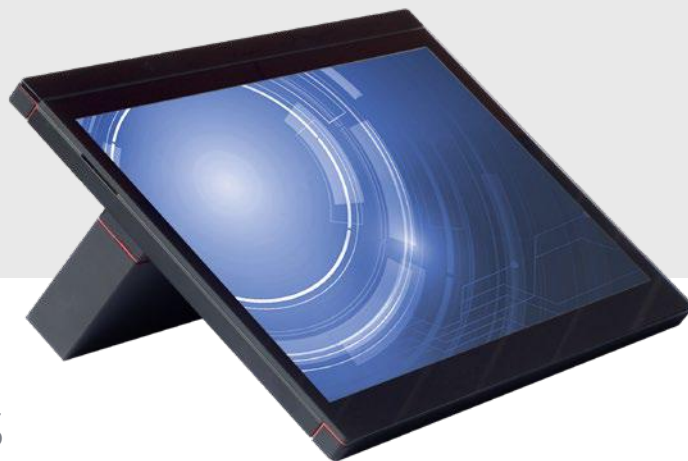

ACCESSORIES

TWIST

Versatile auto-rotative EPOS system with contemporary geometric design

Adaptable, multi-view POS

AURES presents **TWIST**, a beautifully minimalistic designed, ultra-compact POS terminal where style has not been sacrificed for functionality nor functionality for style. A tempered glass touchscreen gives the unit a ruggedness in harsh environments whilst exposing the edge of the glass gives the TWIST a very different look. The simple design has all of the features of a standard POS system whilst its small footprint is ideally suited to where space saving is key!

The superb 13.3" PCT multi-touch screen has been designed so that it can adapt itself into multiple viewing angles. Its versatility allows it to be positioned as a desktop style POS or recessed seamlessly into a sales counter. The fixed base allows the screen to auto rotate in one fluid motion, much like a tablet or smart phone. The unique silicon rubber membrane stand and cable cover ensures it is non-slip and also provides easy access to the cable management.

Various peripherals can be connected to the device's multiple I/O ports including several USB 3.0 and Gigabit Ethernet which enables the user to build the TWIST into a smooth but totally adaptable POS. The back-cover clips off giving easy access to the mainboard, which can be quickly replaced for maintenance purposes without the need for any tools.